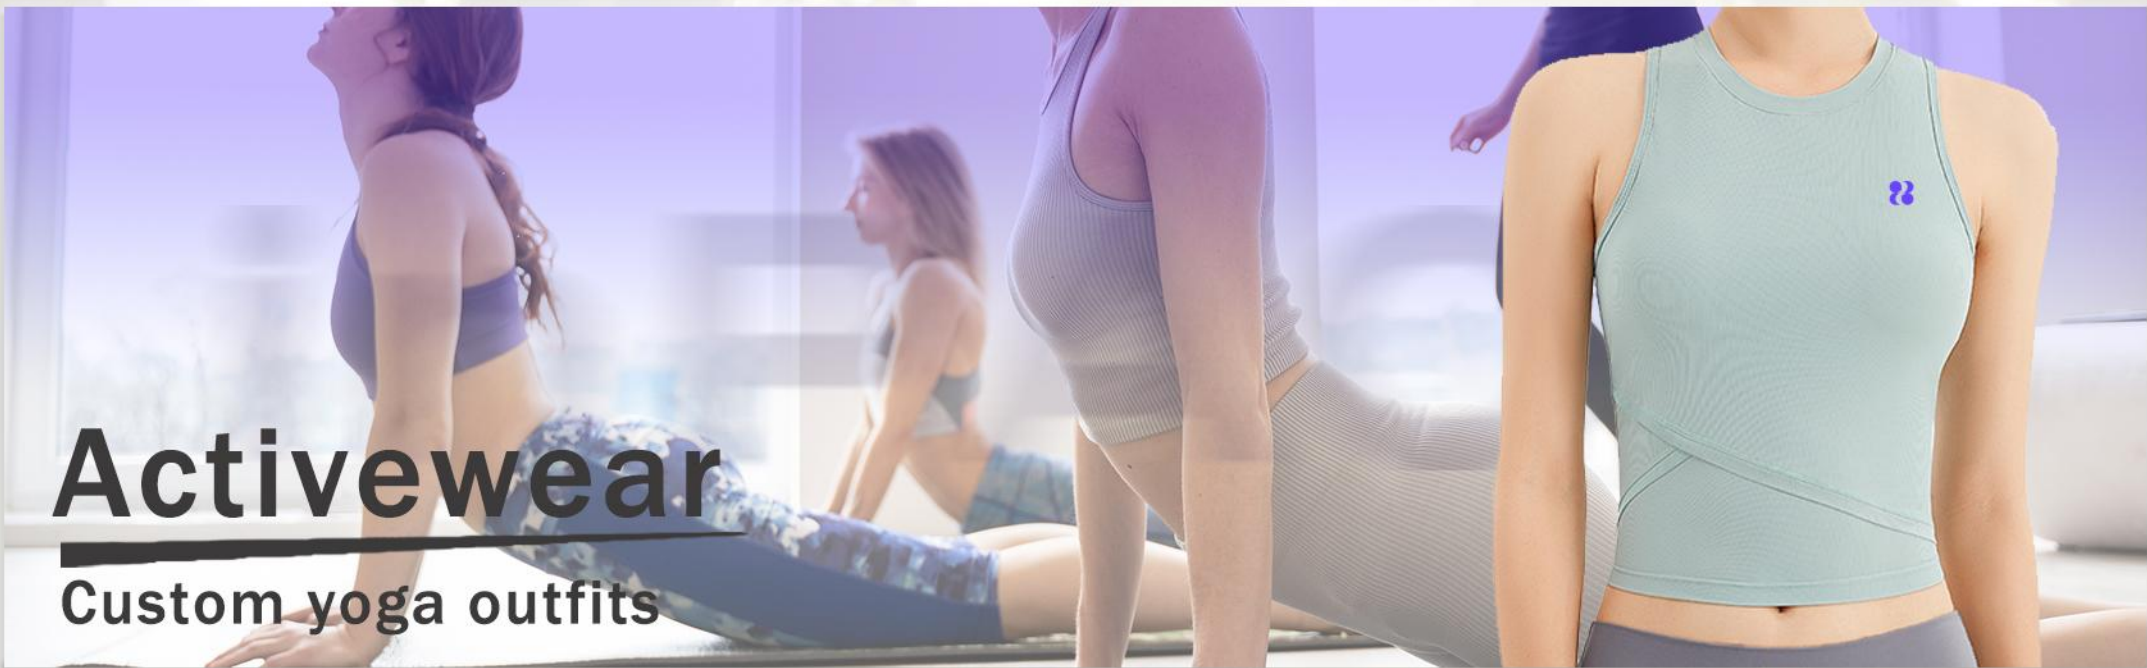

Quickly absorbs
sweat and
moisture

Built-in chest
pads one piece
solves all